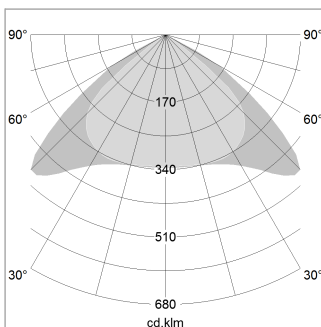

### LIGHT TECHNOLOGY

LED	SMD linear
Light colour	840
Luminous flux	3200 lm
System power	20 W
Luminaire Efficiency	160 lm/W
Reflector	Xtra WideBeam

### LUMINAIRE

Weight	3.2 kg
Protection rating . class	IP 40 . I
Luminaire colour	silver

1.0 m	2.94 2.48	1036.0
2.0 m	5.88 4.96	259.0
3.0 m	8.82 7.44	115.0
4.0 m	11.76 9.92	65.0
5.0 m	14.70 12.40	41.0
	Ø (m)	E0(0°)(lx)