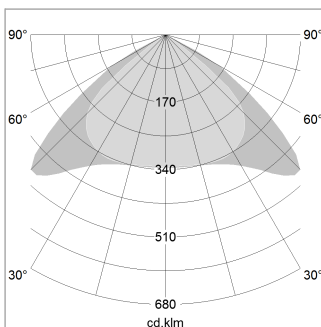

beledi XS

Article number: 70660507

LIGHT TECHNOLOGY

LED	SMD linear
Light colour	840
Luminous flux	4800 lm
System power	30 W
Luminaire Efficiency	160 lm/W
Reflector	Xtra WideBeam

LUMINAIRE

Weight	3.2 kg
Protection rating . class	IP 40 . I
Luminaire colour	silver

OPTIONAL

Mounting Accessories

Light band with LED, rated life of the LED L80/B50 > 50000 h, colour rendering index CRI > 80, reflector with homogeneous light distribution pattern, lens optics made of PMMA, luminaire insert sheet steel, powder-coated, silver

1.0 m	2.94 2.48	1554.0
2.0 m	5.88 4.96	388.0
3.0 m	8.82 7.44	173.0
4.0 m	11.76 9.92	97.0
5.0 m	14.70 12.40	62.0
	Ø (m)	E0(0°)(lx)