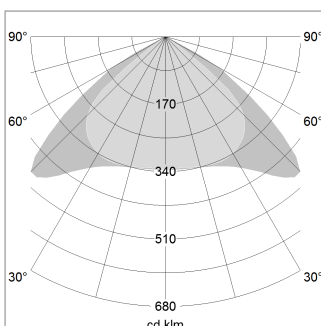

beledi XS

Article number: 70660509

LIGHT TECHNOLOGY

LED	SMD linear
Light colour	840
Luminous flux	6000 lm
System power	38.5 W
Luminaire Efficiency	156 lm/W
Reflector	Xtra WideBeam

LUMINAIRE

Weight	3.2 kg
Protection rating . class	IP 40 . I
Luminaire colour	silver

1.0 m	2.94 2.48	1942.0
2.0 m	5.88 4.96	485.0
3.0 m	8.82 7.44	216.0
4.0 m	11.76 9.92	121.0
5.0 m	14.70 12.40	78.0
	Ø (m)	E0(0°)(lx)