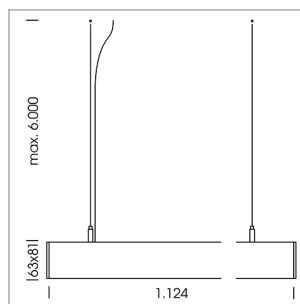

beledi XS

Article number: 70660517

LIGHT TECHNOLOGY

LED	SMD linear
Light colour	840
Luminous flux	6000 lm
System power	42 W
Luminaire Efficiency	143 lm/W
Reflector	Xtra WideBeam

LUMINAIRE

Weight	3.2 kg
Protection rating . class	IP 40 . I
Luminaire colour	silver

OPTIONAL

Mounting Accessories

Light band with LED, rated life of the LED L80/B50 > 50000 h, colour rendering index CRI > 80, reflector with homogeneous light distribution pattern, lens optics made of PMMA, luminaire insert sheet steel, powder-coated, silver

1.0 m	2.94 2.48	1942.0
2.0 m	5.88 4.96	485.0
3.0 m	8.82 7.44	216.0
4.0 m	11.76 9.92	121.0
5.0 m	14.70 12.40	78.0
	Ø (m)	E0(0°)(lx)