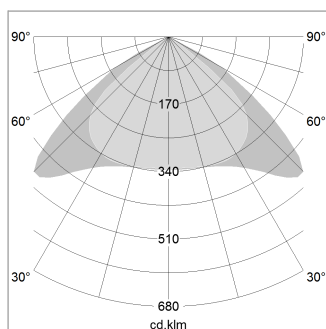

beledi XS

Article number: 70660517

LIGHT TECHNOLOGY

LED	SMD linear
Light colour	840
Luminous flux	6000 lm
System power	42 W
Luminaire Efficiency	143 lm/W
Reflector	Xtra WideBeam

LUMINAIRE

Weight	3.2 kg
Protection rating . class	IP 40 . I
Luminaire colour	silver

1.0 m	2.94 2.48	1942.0
2.0 m	5.88 4.96	485.0
3.0 m	8.82 7.44	216.0
4.0 m	11.76 9.92	121.0
5.0 m	14.70 12.40	78.0
	Ø (m)	E0(0°)(lx)