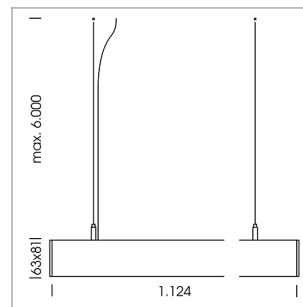

beledi XS

Article number: 70660717

LIGHT TECHNOLOGY

LED	SMD linear
Light colour	830
Luminous flux	6000 lm
System power	44.5 W
Luminaire Efficiency	135 lm/W
Reflector	Xtra WideBeam

LUMINAIRE

Weight	3.2 kg
Protection rating . class	IP 40 . I
Luminaire colour	black

OPTIONAL

Mounting Accessories

Light band with LED, rated life of the LED L80/B50 > 50000 h, colour rendering index CRI > 80, reflector with homogeneous light distribution pattern, lens optics made of PMMA, luminaire insert sheet steel, powder-coated, black

1.0 m	2.94 2.48	1942.0
2.0 m	5.88 4.96	485.0
3.0 m	8.82 7.44	216.0
4.0 m	11.76 9.92	121.0
5.0 m	14.70 12.40	78.0
Ø (m)		E0(0°)(lx)