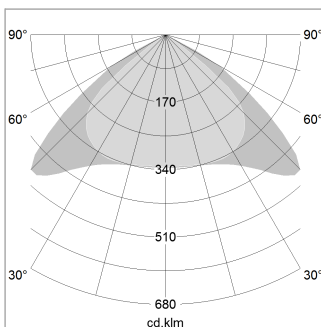

beledi XS

Article number: 70660717

LIGHT TECHNOLOGY

LED	SMD linear
Light colour	830
Luminous flux	6000 lm
System power	44.5 W
Luminaire Efficiency	135 lm/W
Reflector	Xtra WideBeam

LUMINAIRE

Weight	3.2 kg
Protection rating . class	IP 40 . I
Luminaire colour	black

OPTIONAL

Mounting Accessories

Light band with LED, rated life of the LED L80/B50 > 50000 h, colour rendering index CRI > 80, reflector with homogeneous light distribution pattern, lens optics made of PMMA, luminaire insert sheet steel, powder-coated, black

1.0 m	2.94 2.48	1942.0
2.0 m	5.88 4.96	485.0
3.0 m	8.82 7.44	216.0
4.0 m	11.76 9.92	121.0
5.0 m	14.70 12.40	78.0
Ø (m)		E0(0°)(lx)