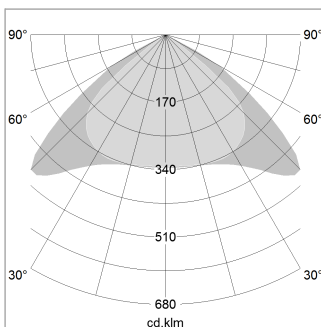

### LIGHT TECHNOLOGY

LED	SMD linear
Light colour	830
Luminous flux	4800 lm
System power	32 W
Luminaire Efficiency	150 lm/W
Reflector	Xtra WideBeam

1.0 m	2.94 2.48	1554.0
2.0 m	5.88 4.96	388.0
3.0 m	8.82 7.44	173.0
4.0 m	11.76 9.92	97.0
5.0 m	14.70 12.40	62.0
Ø (m)		E0(0°)(lx)