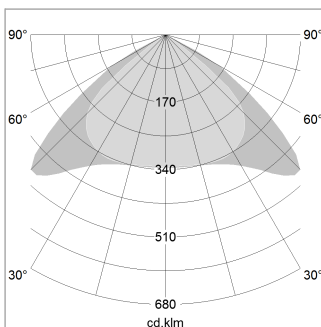

beledi XS

Article number: 70660803

LIGHT TECHNOLOGY

LED	SMD linear
Light colour	840
Luminous flux	4000 lm
System power	25.5 W
Luminaire Efficiency	157 lm/W
Reflector	Xtra WideBeam

LUMINAIRE

Weight	3.2 kg
Protection rating . class	IP 40 . I
Luminaire colour	black

OPTIONAL

Mounting Accessories

Light band with LED, rated life of the LED L80/B50 > 50000 h, colour rendering index CRI > 80, reflector with homogeneous light distribution pattern, lens optics made of PMMA, luminaire insert sheet steel, powder-coated, black

1.0 m	2.94 2.48	1295.0
2.0 m	5.88 4.96	324.0
3.0 m	8.82 7.44	144.0
4.0 m	11.76 9.92	81.0
5.0 m	14.70 12.40	52.0
Ø (m)		E0(0°)(lx)