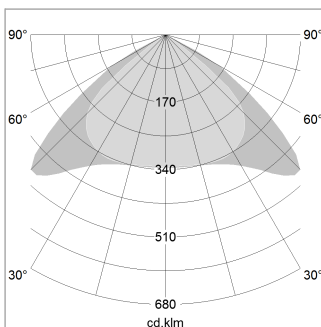

beledi XS

Article number: 70660807

LIGHT TECHNOLOGY

LED	SMD linear
Light colour	840
Luminous flux	4800 lm
System power	30 W
Luminaire Efficiency	160 lm/W
Reflector	Xtra WideBeam

LUMINAIRE

Weight	3.2 kg
Protection rating . class	IP 40 . I
Luminaire colour	black

OPTIONAL

Mounting Accessories

Light band with LED, rated life of the LED L80/B50 > 50000 h, colour rendering index CRI > 80, reflector with homogeneous light distribution pattern, lens optics made of PMMA, luminaire insert sheet steel, powder-coated, black

1.0 m	2.94 2.48	1554.0
2.0 m	5.88 4.96	388.0
3.0 m	8.82 7.44	173.0
4.0 m	11.76 9.92	97.0
5.0 m	14.70 12.40	62.0
	Ø (m)	E0(0°)(lx)