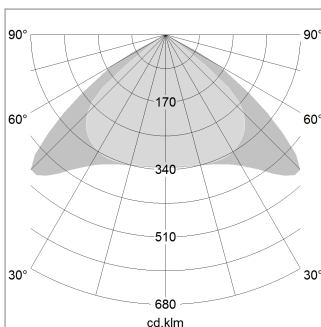

beledi XS

Article number: 70660809

LIGHT TECHNOLOGY

LED	SMD linear
Light colour	840
Luminous flux	6000 lm
System power	38.5 W
Luminaire Efficiency	156 lm/W
Reflector	Xtra WideBeam

LUMINAIRE

Weight	3.2 kg
Protection rating . class	IP 40 . I
Luminaire colour	black

OPTIONAL

Mounting Accessories

Light band with LED, rated life of the LED L80/B50 > 50000 h, colour rendering index CRI > 80, reflector with homogeneous light distribution pattern, lens optics made of PMMA, luminaire insert sheet steel, powder-coated, black

Beam Diameter (Ø) [m]	Illuminance (lx)
1.0	1942.0
2.0	485.0
3.0	216.0
4.0	121.0
5.0	78.0