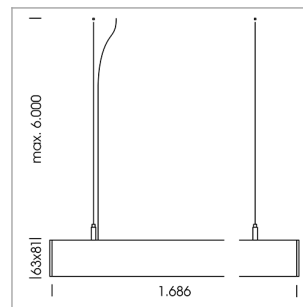

beledi XS

Article number: 70660809

LIGHT TECHNOLOGY

LED	SMD linear
Light colour	840
Luminous flux	6000 lm
System power	38.5 W
Luminaire Efficiency	156 lm/W
Reflector	Xtra WideBeam

LUMINAIRE

Weight	3.2 kg
Protection rating . class	IP 40 . I
Luminaire colour	black

OPTIONAL

Mounting Accessories

Light band with LED, rated life of the LED L80/B50 > 50000 h, colour rendering index CRI > 80, reflector with homogeneous light distribution pattern, lens optics made of PMMA, luminaire insert sheet steel, powder-coated, black

Beam Diameter (Ø) [m]	Illuminance (lx)
1.0	1942.0
2.0	485.0
3.0	216.0
4.0	121.0
5.0	78.0