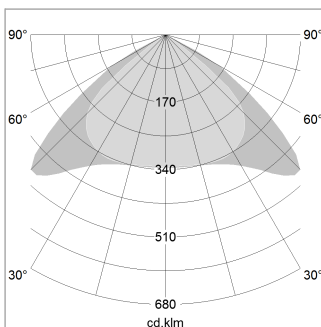

### LIGHT TECHNOLOGY

LED	SMD linear
Light colour	840
Luminous flux	3200 lm
System power	20 W
Luminaire Efficiency	160 lm/W
Reflector	Xtra WideBeam

1.0 m	2.94 2.48	1036.0
2.0 m	5.88 4.96	259.0
3.0 m	8.82 7.44	115.0
4.0 m	11.76 9.92	65.0
5.0 m	14.70 12.40	41.0
	Ø (m)	E0(0°)(lx)