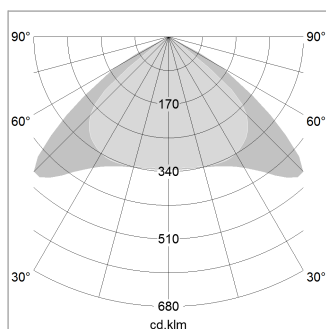

beledi XS

Article number: 70660823

LIGHT TECHNOLOGY

LED	SMD linear
Light colour	840
Luminous flux	9000 lm
System power	63 W
Luminaire Efficiency	143 lm/W
Reflector	Xtra WideBeam

LUMINAIRE

Weight	3.2 kg
Protection rating . class	IP 40 . I
Luminaire colour	black

OPTIONAL

Mounting Accessories

Light band with LED, rated life of the LED L80/B50 > 50000 h, colour rendering index CRI > 80, reflector with homogeneous light distribution pattern, lens optics made of PMMA, luminaire insert sheet steel, powder-coated, black

1.0 m	2.94 2.48	2913.0
2.0 m	5.88 4.96	728.0
3.0 m	8.82 7.44	324.0
4.0 m	11.76 9.92	182.0
5.0 m	14.70 12.40	117.0
	Ø (m)	E0(0°)(lx)