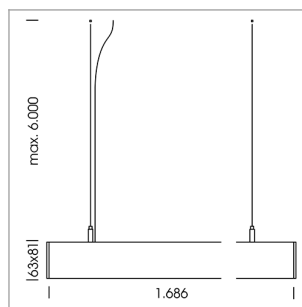

beledi XS

Article number: 70660823

LIGHT TECHNOLOGY

LED	SMD linear
Light colour	840
Luminous flux	9000 lm
System power	63 W
Luminaire Efficiency	143 lm/W
Reflector	Xtra WideBeam

LUMINAIRE

Weight	3.2 kg
Protection rating . class	IP 40 . I
Luminaire colour	black

OPTIONAL

Mounting Accessories

Light band with LED, rated life of the LED L80/B50 > 50000 h, colour rendering index CRI > 80, reflector with homogeneous light distribution pattern, lens optics made of PMMA, luminaire insert sheet steel, powder-coated, black

1.0 m	2.94 2.48	2913.0
2.0 m	5.88 4.96	728.0
3.0 m	8.82 7.44	324.0
4.0 m	11.76 9.92	182.0
5.0 m	14.70 12.40	117.0
	Ø (m)	E0(0°)(lx)