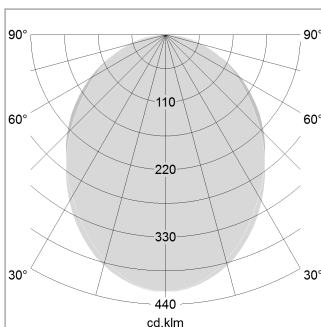

### LIGHT TECHNOLOGY

LED	SMD linear
Light colour	840
Luminous flux	4000 lm
System power	28.5 W
Luminaire Efficiency	140 lm/W
Reflector	SoftBeam

### LUMINAIRE

Weight	3.2 kg
Protection rating . class	IP 40 . I
Luminaire colour	white

1.0 m	2.24 2.10	1660.0
2.0 m	4.48 4.20	415.0
3.0 m	6.72 6.30	184.0
4.0 m	8.96 8.40	104.0
5.0 m	11.20 10.50	66.0
	Ø (m)	E0(0°)(lx)