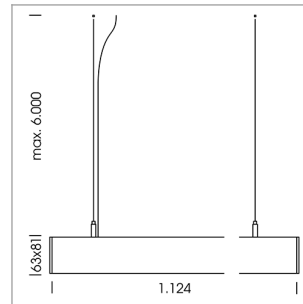

beledi XS

Article number: 70670215

LIGHT TECHNOLOGY

LED	SMD linear
Light colour	840
Luminous flux	4000 lm
System power	28.5 W
Luminaire Efficiency	140 lm/W
Reflector	SoftBeam

LUMINAIRE

Weight	3.2 kg
Protection rating . class	IP 40 . I
Luminaire colour	white

OPTIONAL

Mounting Accessories

Light band with LED, rated life of the LED L80/B50 > 50000 h, colour rendering index CRI > 80, reflector with homogeneous light distribution pattern, lens optics made of PMMA, luminaire insert sheet steel, powder-coated, white

driver unit: 220-240 V~ / 50-60 Hz, max. 24 luminaires per circuit (B16A fuse)

Note: All data are typical values. System features may change with product improvements due to technical advances. Errors excepted.