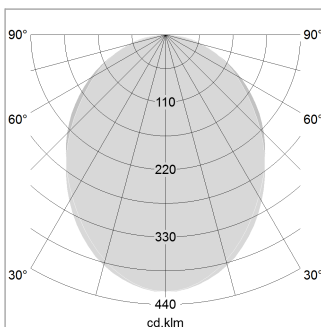

beledi XS

Article number: 70670219

LIGHT TECHNOLOGY

LED	SMD linear
Light colour	840
Luminous flux	4800 lm
System power	33.5 W
Luminaire Efficiency	143 lm/W
Reflector	SoftBeam

LUMINAIRE

Weight	3.2 kg
Protection rating . class	IP 40 . I
Luminaire colour	white

OPTIONAL

Mounting Accessories

Light band with LED, rated life of the LED L80/B50 > 50000 h, colour rendering index CRI > 80, reflector with homogeneous light distribution pattern, lens optics made of PMMA, luminaire insert sheet steel, powder-coated, white

1.0 m	2.24 2.10	1992.0
2.0 m	4.48 4.20	498.0
3.0 m	6.72 6.30	221.0
4.0 m	8.96 8.40	125.0
5.0 m	11.20 10.50	80.0
	Ø (m)	E0(0°)(lx)