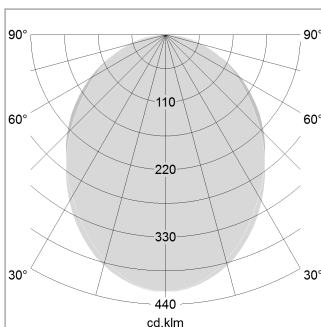

beledi XS

Article number: 70670417

LIGHT TECHNOLOGY

LED	SMD linear
Light colour	830
Luminous flux	6000 lm
System power	49 W
Luminaire Efficiency	122 lm/W
Reflector	SoftBeam

LUMINAIRE

Weight	3.2 kg
Protection rating . class	IP 40 . I
Luminaire colour	silver

OPTIONAL

Mounting Accessories

Light band with LED, rated life of the LED L80/B50 > 50000 h, colour rendering index CRI > 80, reflector with homogeneous light distribution pattern, lens optics made of PMMA, luminaire insert sheet steel, powder-coated, silver

1.0 m	2.24 2.10	2515.0
2.0 m	4.48 4.20	629.0
3.0 m	6.72 6.30	279.0
4.0 m	8.96 8.40	157.0
5.0 m	11.20 10.50	101.0
	Ø (m)	E0(0°)(lx)