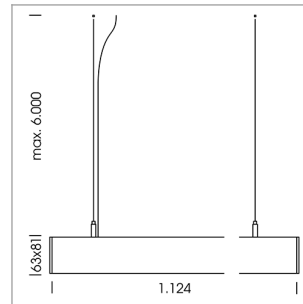

beledi XS

Article number: 70670417

LIGHT TECHNOLOGY

LED	SMD linear
Light colour	830
Luminous flux	6000 lm
System power	49 W
Luminaire Efficiency	122 lm/W
Reflector	SoftBeam

LUMINAIRE

Weight	3.2 kg
Protection rating . class	IP 40 . I
Luminaire colour	silver

OPTIONAL

Mounting Accessories

Light band with LED, rated life of the LED L80/B50 > 50000 h, colour rendering index CRI > 80, reflector with homogeneous light distribution pattern, lens optics made of PMMA, luminaire insert sheet steel, powder-coated, silver

1.0 m	2.24 2.10	2515.0
2.0 m	4.48 4.20	629.0
3.0 m	6.72 6.30	279.0
4.0 m	8.96 8.40	157.0
5.0 m	11.20 10.50	101.0
	Ø (m)	E0(0°)(lx)