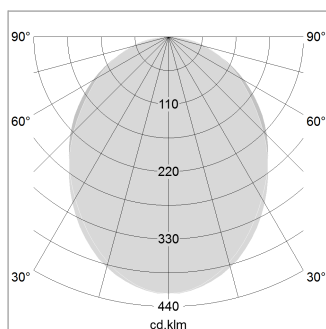

beledi XS

Article number: 70670419

LIGHT TECHNOLOGY

LED	SMD linear
Light colour	830
Luminous flux	4800 lm
System power	35 W
Luminaire Efficiency	113 lm/W
Reflector	SoftBeam

LUMINAIRE

Weight	3.2 kg
Protection rating . class	IP 40 . I
Luminaire colour	silver

OPTIONAL

Mounting Accessories

Light band with LED, rated life of the LED L80/B50 > 50000 h, colour rendering index CRI > 80, reflector with homogeneous light distribution pattern, lens optics made of PMMA, luminaire insert sheet steel, powder-coated, silver

1.0 m	2.24 2.10	2012.0
2.0 m	4.48 4.20	503.0
3.0 m	6.72 6.30	224.0
4.0 m	8.96 8.40	126.0
5.0 m	11.20 10.50	80.0
Ø (m)		E0(0°)(lx)