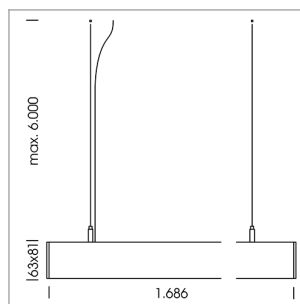

beledi XS

Article number: 70670419

LIGHT TECHNOLOGY

LED	SMD linear
Light colour	830
Luminous flux	4800 lm
System power	35 W
Luminaire Efficiency	113 lm/W
Reflector	SoftBeam

LUMINAIRE

Weight	3.2 kg
Protection rating . class	IP 40 . I
Luminaire colour	silver

OPTIONAL

Mounting Accessories

Light band with LED, rated life of the LED L80/B50 > 50000 h, colour rendering index CRI > 80, reflector with homogeneous light distribution pattern, lens optics made of PMMA, luminaire insert sheet steel, powder-coated, silver

1.0 m	2.24 2.10	2012.0
2.0 m	4.48 4.20	503.0
3.0 m	6.72 6.30	224.0
4.0 m	8.96 8.40	126.0
5.0 m	11.20 10.50	80.0
Ø (m)		E0(0°)(lx)