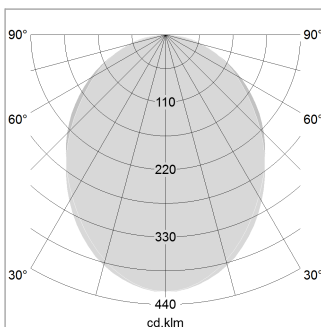

beledi XS

Article number: 70670421

LIGHT TECHNOLOGY

| | |
|----------------------|------------|
| LED | SMD linear |
| Light colour | 830 |
| Luminous flux | 6000 lm |
| System power | 44.5 W |
| Luminaire Efficiency | 135 lm/W |
| Reflector | SoftBeam |

LUMINAIRE

| | |
|---------------------------|-----------|
| Weight | 3.2 kg |
| Protection rating . class | IP 40 . I |
| Luminaire colour | silver |

OPTIONAL

Mounting Accessories

Light band with LED, rated life of the LED L80/B50 > 50000 h, colour rendering index CRI > 80, reflector with homogeneous light distribution pattern, lens optics made of PMMA, luminaire insert sheet steel, powder-coated, silver

| Height (m) | Beam Diameter (m) | Illuminance (lx) |
|------------|-------------------|------------------|
| 1.0 | 2.24 | 2515.0 |
| 2.0 | 4.48 | 629.0 |
| 3.0 | 6.72 | 279.0 |
| 4.0 | 8.96 | 157.0 |
| 5.0 | 11.20 | 101.0 |

Ø (m) E0(0°)(lx)