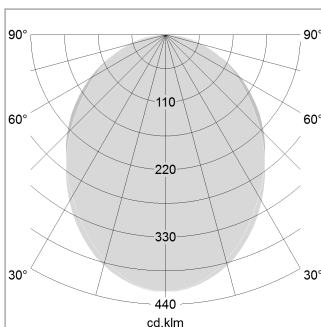

beledi XS

Article number: 70670423

LIGHT TECHNOLOGY

LED	SMD linear
Light colour	830
Luminous flux	9000 lm
System power	73.5 W
Luminaire Efficiency	122 lm/W
Reflector	SoftBeam

LUMINAIRE

Weight	3.2 kg
Protection rating . class	IP 40 . I
Luminaire colour	silver

OPTIONAL

Mounting Accessories

Light band with LED, rated life of the LED L80/B50 > 50000 h, colour rendering index CRI > 80, reflector with homogeneous light distribution pattern, lens optics made of PMMA, luminaire insert sheet steel, powder-coated, silver

Height (m)	Beam Diameter (m)	Illuminance (lx)
1.0	2.24	3354.0
2.0	4.48	838.0
3.0	6.72	373.0
4.0	8.96	210.0
5.0	11.20	134.0

Ø (m) E0(0°)(lx)