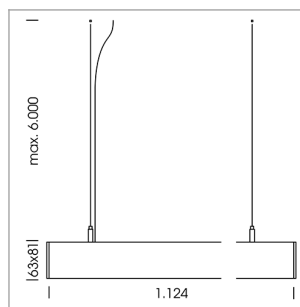

beledi XS

Article number: 70670501

LIGHT TECHNOLOGY

LED	SMD linear
Light colour	840
Luminous flux	3200 lm
System power	22.5 W
Luminaire Efficiency	142 lm/W
Reflector	SoftBeam

LUMINAIRE

Weight	3.2 kg
Protection rating . class	IP 40 . I
Luminaire colour	silver

OPTIONAL

Mounting Accessories

Light band with LED, rated life of the LED L80/B50 > 50000 h, colour rendering index CRI > 80, reflector with homogeneous light distribution pattern, lens optics made of PMMA, luminaire insert sheet steel, powder-coated, silver

driver unit: 220-240 V~ / 50-60 Hz, max. 24 luminaires per circuit (B16A fuse)

Note: All data are typical values. System features may change with product improvements due to technical advances. Errors excepted.