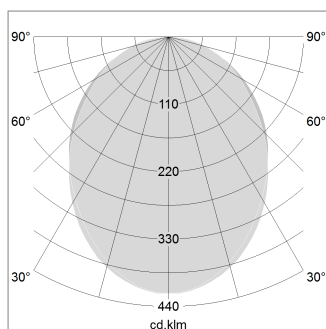

### LIGHT TECHNOLOGY

LED	SMD linear
Light colour	840
Luminous flux	3200 lm
System power	22.5 W
Luminaire Efficiency	142 lm/W
Reflector	SoftBeam

### LUMINAIRE

Weight	3.2 kg
Protection rating . class	IP 40 . I
Luminaire colour	silver

1.0 m	2.24 2.10	1328.0
2.0 m	4.48 4.20	332.0
3.0 m	6.72 6.30	148.0
4.0 m	8.96 8.40	83.0
5.0 m	11.20 10.50	53.0
	Ø (m)	E0(0°)(lx)