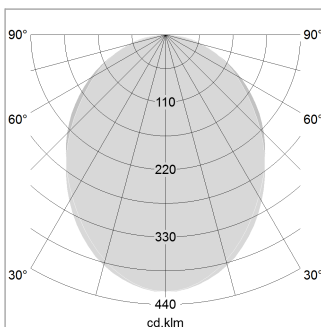

### LIGHT TECHNOLOGY

LED	SMD linear
Light colour	840
Luminous flux	9000 lm
System power	69.5 W
Luminaire Efficiency	129 lm/W
Reflector	SoftBeam

### LUMINAIRE

Weight	3.2 kg
Protection rating . class	IP 40 . I
Luminaire colour	silver

1.0 m	2.24 2.10	3735.0
2.0 m	4.48 4.20	934.0
3.0 m	6.72 6.30	415.0
4.0 m	8.96 8.40	233.0
5.0 m	11.20 10.50	149.0
	Ø (m)	E0(0°)(lx)