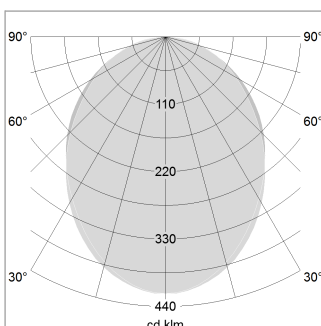

### LIGHT TECHNOLOGY

LED	SMD linear
Light colour	840
Luminous flux	3200 lm
System power	22.5 W
Luminaire Efficiency	142 lm/W
Reflector	SoftBeam

### LUMINAIRE

Weight	3.2 kg
Protection rating . class	IP 40 . I
Luminaire colour	silver

1.0 m	2.24 2.10	1328.0
2.0 m	4.48 4.20	332.0
3.0 m	6.72 6.30	148.0
4.0 m	8.96 8.40	83.0
5.0 m	11.20 10.50	53.0
	Ø (m)	E0(0°)(lx)