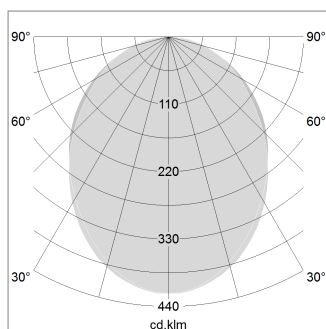

### LIGHT TECHNOLOGY

LED	SMD linear
Light colour	840
Luminous flux	6000 lm
System power	43 W
Luminaire Efficiency	140 lm/W
Reflector	SoftBeam

### LUMINAIRE

Weight	3.2 kg
Protection rating . class	IP 40 . I
Luminaire colour	silver

1.0 m	2.24 2.10	2515.0
2.0 m	4.48 4.20	629.0
3.0 m	6.72 6.30	279.0
4.0 m	8.96 8.40	157.0
5.0 m	11.20 10.50	101.0
	Ø (m)	E0(0°)(lx)