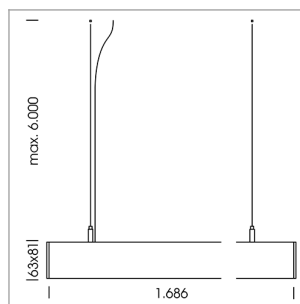

beledi XS

Article number: 70670521

LIGHT TECHNOLOGY

LED	SMD linear
Light colour	840
Luminous flux	6000 lm
System power	43 W
Luminaire Efficiency	140 lm/W
Reflector	SoftBeam

LUMINAIRE

Weight	3.2 kg
Protection rating . class	IP 40 . I
Luminaire colour	silver

OPTIONAL

Mounting Accessories

Light band with LED, rated life of the LED L80/B50 > 50000 h, colour rendering index CRI > 80, reflector with homogeneous light distribution pattern, lens optics made of PMMA, luminaire insert sheet steel, powder-coated, silver

driver unit: 220-240 V~ / 50-60 Hz, max. 24 luminaires per circuit (B16A fuse)

Note: All data are typical values. System features may change with product improvements due to technical advances. Errors excepted.