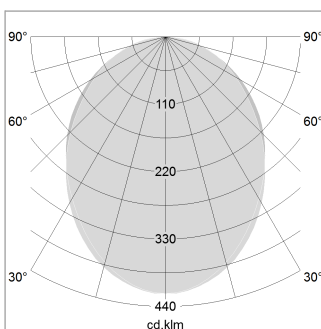

beledi XS

Article number: 70670523

LIGHT TECHNOLOGY

LED	SMD linear
Light colour	840
Luminous flux	9000 lm
System power	69.5 W
Luminaire Efficiency	129 lm/W
Reflector	SoftBeam

LUMINAIRE

Weight	3.2 kg
Protection rating . class	IP 40 . I
Luminaire colour	silver

OPTIONAL

Mounting Accessories

Light band with LED, rated life of the LED L80/B50 > 50000 h, colour rendering index CRI > 80, reflector with homogeneous light distribution pattern, lens optics made of PMMA, luminaire insert sheet steel, powder-coated, silver

1.0 m	2.24 2.10	3735.0
2.0 m	4.48 4.20	934.0
3.0 m	6.72 6.30	415.0
4.0 m	8.96 8.40	233.0
5.0 m	11.20 10.50	149.0
	Ø (m)	E0(0°)(lx)