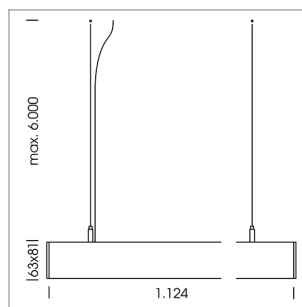

beledi XS

Article number: 70670803

LIGHT TECHNOLOGY

LED	SMD linear
Light colour	840
Luminous flux	4000 lm
System power	28.5 W
Luminaire Efficiency	140 lm/W
Reflector	SoftBeam

LUMINAIRE

Weight	3.2 kg
Protection rating . class	IP 40 . I
Luminaire colour	black

OPTIONAL

Mounting Accessories

Light band with LED, rated life of the LED L80/B50 > 50000 h, colour rendering index CRI > 80, reflector with homogeneous light distribution pattern, lens optics made of PMMA, luminaire insert sheet steel, powder-coated, black

1.0 m	2.24 2.10	1660.0
2.0 m	4.48 4.20	415.0
3.0 m	6.72 6.30	184.0
4.0 m	8.96 8.40	104.0
5.0 m	11.20 10.50	66.0
	Ø (m)	E0(0°)(lx)