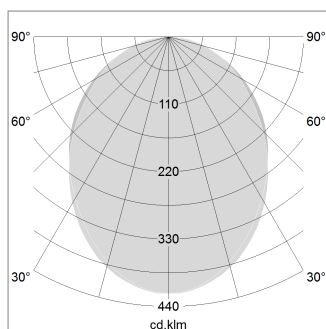

beledi XS

Article number: 70670803

LIGHT TECHNOLOGY

LED	SMD linear
Light colour	840
Luminous flux	4000 lm
System power	28.5 W
Luminaire Efficiency	140 lm/W
Reflector	SoftBeam

LUMINAIRE

Weight	3.2 kg
Protection rating . class	IP 40 . I
Luminaire colour	black

OPTIONAL

Mounting Accessories

Light band with LED, rated life of the LED L80/B50 > 50000 h, colour rendering index CRI > 80, reflector with homogeneous light distribution pattern, lens optics made of PMMA, luminaire insert sheet steel, powder-coated, black

1.0 m	2.24 2.10	1660.0
2.0 m	4.48 4.20	415.0
3.0 m	6.72 6.30	184.0
4.0 m	8.96 8.40	104.0
5.0 m	11.20 10.50	66.0
	Ø (m)	E0(0°)(lx)