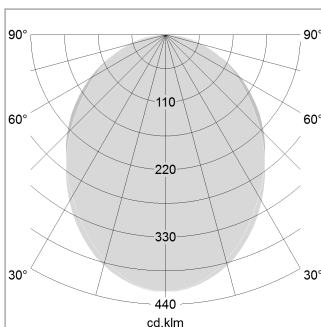

### LIGHT TECHNOLOGY

LED	SMD linear
Light colour	840
Luminous flux	6000 lm
System power	43 W
Luminaire Efficiency	140 lm/W
Reflector	SoftBeam

### LUMINAIRE

Weight	3.2 kg
Protection rating . class	IP 40 . I
Luminaire colour	black

1.0 m	2.24 2.10	2515.0
2.0 m	4.48 4.20	629.0
3.0 m	6.72 6.30	279.0
4.0 m	8.96 8.40	157.0
5.0 m	11.20 10.50	101.0
	Ø (m)	E0(0°)(lx)