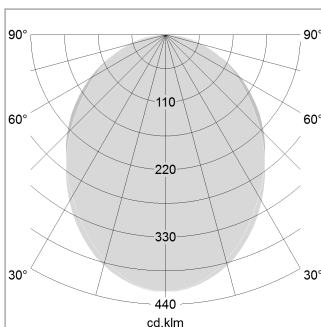

beledi XS

Article number: 70670809

LIGHT TECHNOLOGY

LED	SMD linear
Light colour	840
Luminous flux	6000 lm
System power	43 W
Luminaire Efficiency	140 lm/W
Reflector	SoftBeam

LUMINAIRE

Weight	3.2 kg
Protection rating . class	IP 40 . I
Luminaire colour	black

OPCJA

Mounting Accessories

Light band with LED, rated life of the LED L80/B50 > 50000 h, colour rendering index CRI > 80, reflector with homogeneous light distribution pattern, lens optics made of PMMA, luminaire insert sheet steel, powder-coated, black

Beam diameter (m)	Beam diameter (ft)	Beam diameter (ft)
1.0 m	2.24	2.10
2.0 m	4.48	4.20
3.0 m	6.72	6.30
4.0 m	8.96	8.40
5.0 m	11.20	10.50

Ø (m) E0(0°)(lx)