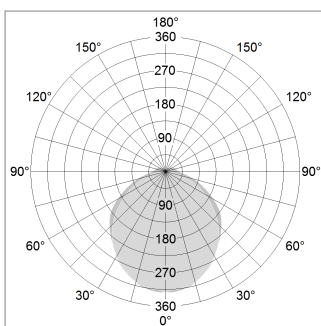

### LIGHT TECHNOLOGY

LED	SMD linear
Light colour	840
Luminous flux	4000 lm
System power	28.5 W
Luminaire Efficiency	140 lm/W
Reflector	SoftBeam+

### LUMINAIRE

Weight	3.2 kg
Protection rating . class	IP 40 . I
Luminaire colour	white

1.0 m	3.13 2.60	1288.0
2.0 m	6.26 5.20	322.0
3.0 m	9.39 7.80	143.0
4.0 m	12.52 10.40	81.0
5.0 m	15.65 13.00	52.0
	Ø (m)	E0(0°)(lx)