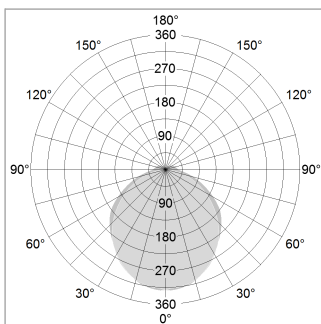

beledi XS

Article number: 70680211

LIGHT TECHNOLOGY

LED	SMD linear
Light colour	840
Luminous flux	9000 lm
System power	69.5 W
Luminaire Efficiency	129 lm/W
Reflector	SoftBeam+

LUMINAIRE

Weight	3.2 kg
Protection rating . class	IP 40 . I
Luminaire colour	white

OPTIONAL

Mounting Accessories

Light band with LED, rated life of the LED L80/B50 > 50000 h, colour rendering index CRI > 80, reflector with homogeneous light distribution pattern, lens optics made of PMMA, luminaire insert sheet steel, powder-coated, white

1.0 m	3.13 2.60	2899.0
2.0 m	6.26 5.20	725.0
3.0 m	9.39 7.80	322.0
4.0 m	12.52 10.40	181.0
5.0 m	15.65 13.00	116.0
	Ø (m)	E0(0°)(lx)