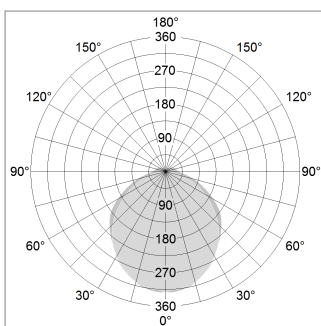

### LIGHT TECHNOLOGY

LED	SMD linear
Light colour	840
Luminous flux	6000 lm
System power	47 W
Luminaire Efficiency	128 lm/W
Reflector	SoftBeam+

### LUMINAIRE

Weight	3.2 kg
Protection rating . class	IP 40 . I
Luminaire colour	white

Length (m)	Beam Diameter (m)	Beam Area (m²)	Beam Area (ft²)
1.0	3.13	2.60	1932.0
2.0	6.26	5.20	483.0
3.0	9.39	7.80	215.0
4.0	12.52	10.40	121.0
5.0	15.65	13.00	77.0

Ø (m) E0(0°)(lx)