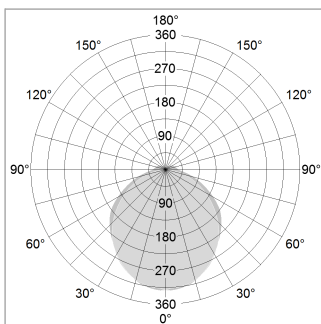

### LIGHT TECHNOLOGY

LED	SMD linear
Light colour	840
Luminous flux	9000 lm
System power	69.5 W
Luminaire Efficiency	129 lm/W
Reflector	SoftBeam+

### LUMINAIRE

Weight	3.2 kg
Protection rating . class	IP 40 . I
Luminaire colour	white

1.0 m	3.13 2.60	2899.0
2.0 m	6.26 5.20	725.0
3.0 m	9.39 7.80	322.0
4.0 m	12.52 10.40	181.0
5.0 m	15.65 13.00	116.0
	Ø (m)	E0(0°)(lx)