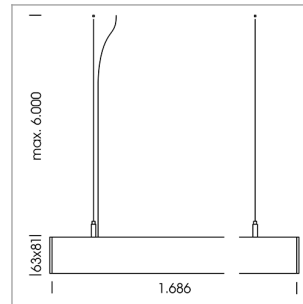

beledi XS

Article number: 70680409

LIGHT TECHNOLOGY

LED	SMD linear
Light colour	830
Luminous flux	6000 lm
System power	44.5 W
Luminaire Efficiency	135 lm/W
Reflector	SoftBeam+

LUMINAIRE

Weight	3.2 kg
Protection rating . class	IP 40 . I
Luminaire colour	silver

OPTIONAL

Mounting Accessories

Light band with LED, rated life of the LED L80/B50 > 50000 h, colour rendering index CRI > 80, reflector with homogeneous light distribution pattern, lens optics made of PMMA, luminaire insert sheet steel, powder-coated, silver

Length (m)	Beam Diameter (m)	Beam Area (m²)	Beam Area (ft²)
1.0	3.13	2.60	1932.0
2.0	6.26	5.20	483.0
3.0	9.39	7.80	215.0
4.0	12.52	10.40	121.0
5.0	15.65	13.00	77.0

Ø (m) E0(0°)(lx)