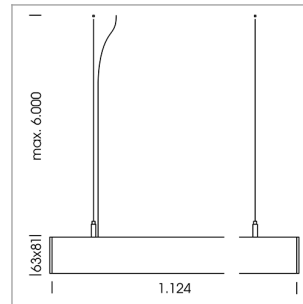

beledi XS

Article number: 70680513

LIGHT TECHNOLOGY

LED	SMD linear
Light colour	840
Luminous flux	3200 lm
System power	22.5 W
Luminaire Efficiency	142 lm/W
Reflector	SoftBeam+

LUMINAIRE

Weight	3.2 kg
Protection rating . class	IP 40 . I
Luminaire colour	silver

OPCJA

Mounting Accessories

Light band with LED, rated life of the LED L80/B50 > 50000 h, colour rendering index CRI > 80, reflector with homogeneous light distribution pattern, lens optics made of PMMA, luminaire insert sheet steel, powder-coated, silver

Length (m)	Beam Diameter (m)	Beam Diameter (m)	Beam Diameter (m)
1.0 m	3.13	2.60	1031.0
2.0 m	6.26	5.20	258.0
3.0 m	9.39	7.80	115.0
4.0 m	12.52	10.40	64.0
5.0 m	15.65	13.00	41.0

Ø (m) E0(0°)(lx)