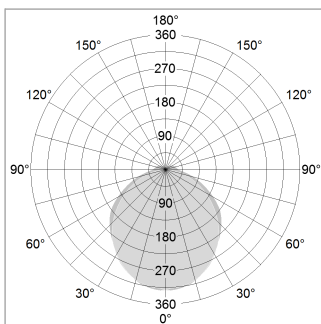

### LIGHT TECHNOLOGY

LED	SMD linear
Light colour	830
Luminous flux	4000 lm
System power	30 W
Luminaire Efficiency	133 lm/W
Reflector	SoftBeam+

### LUMINAIRE

Weight	3.2 kg
Protection rating . class	IP 40 . I
Luminaire colour	black

Height (m)	Beam Diameter (m)	Beam Diameter (m)	Beam Diameter (m)
1.0 m	3.13	2.60	1288.0
2.0 m	6.26	5.20	322.0
3.0 m	9.39	7.80	143.0
4.0 m	12.52	10.40	81.0
5.0 m	15.65	13.00	52.0

Ø (m) E0(0°)(lx)