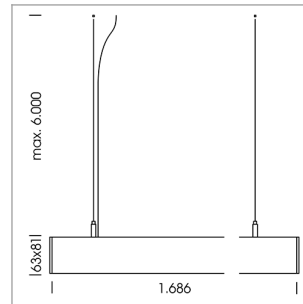

beledi XS

Article number: 70680709

LIGHT TECHNOLOGY

LED	SMD linear
Light colour	830
Luminous flux	6000 lm
System power	44.5 W
Luminaire Efficiency	135 lm/W
Reflector	SoftBeam+

LUMINAIRE

Weight	3.2 kg
Protection rating . class	IP 40 . I
Luminaire colour	black

OPTIONAL

Mounting Accessories

Light band with LED, rated life of the LED L80/B50 > 50000 h, colour rendering index CRI > 80, reflector with homogeneous light distribution pattern, lens optics made of PMMA, luminaire insert sheet steel, powder-coated, black

driver unit: 220-240 V~ / 50-60 Hz, max. 24 luminaires per circuit (B16A fuse)

Note: All data are typical values. System features may change with product improvements due to technical advances. Errors excepted.