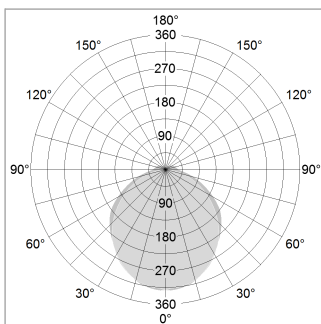

### LIGHT TECHNOLOGY

LED	SMD linear
Light colour	830
Luminous flux	6000 lm
System power	44.5 W
Luminaire Efficiency	135 lm/W
Reflector	SoftBeam+

### LUMINAIRE

Weight	3.2 kg
Protection rating . class	IP 40 . I
Luminaire colour	black

1.0 m	3.13 2.60	1932.0
2.0 m	6.26 5.20	483.0
3.0 m	9.39 7.80	215.0
4.0 m	12.52 10.40	121.0
5.0 m	15.65 13.00	77.0
	Ø (m)	E0(0°)(lx)