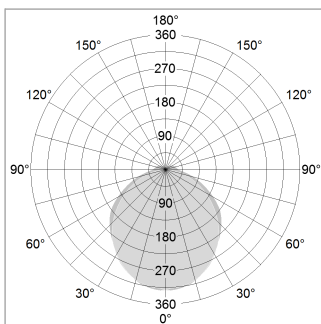

beledi XS

Article number: 70680711

LIGHT TECHNOLOGY

LED	SMD linear
Light colour	830
Luminous flux	9000 lm
System power	73.5 W
Luminaire Efficiency	122 lm/W
Reflector	SoftBeam+

LUMINAIRE

Weight	3.2 kg
Protection rating . class	IP 40 . I
Luminaire colour	black

OPTIONAL

Mounting Accessories

Light band with LED, rated life of the LED L80/B50 > 50000 h, colour rendering index CRI > 80, reflector with homogeneous light distribution pattern, lens optics made of PMMA, luminaire insert sheet steel, powder-coated, black

1.0 m	3.13 2.60	2576.0
2.0 m	6.26 5.20	644.0
3.0 m	9.39 7.80	286.0
4.0 m	12.52 10.40	161.0
5.0 m	15.65 13.00	103.0
	Ø (m)	E0(0°)(lx)