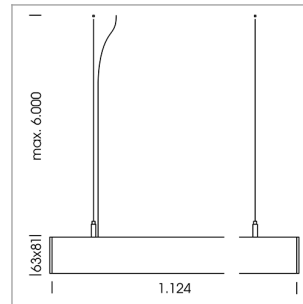

beledi XS

Article number: 70680714

LIGHT TECHNOLOGY

LED	SMD linear
Light colour	830
Luminous flux	4000 lm
System power	30 W
Luminaire Efficiency	133 lm/W
Reflector	SoftBeam+

LUMINAIRE

Weight	3.2 kg
Protection rating . class	IP 40 . I
Luminaire colour	black

OPTIONAL

Mounting Accessories

Light band with LED, rated life of the LED L80/B50 > 50000 h, colour rendering index CRI > 80, reflector with homogeneous light distribution pattern, lens optics made of PMMA, luminaire insert sheet steel, powder-coated, black

driver unit: 220-240 V~ / 50-60 Hz, max. 24 luminaires per circuit (B16A fuse)

Note: All data are typical values. System features may change with product improvements due to technical advances. Errors excepted.