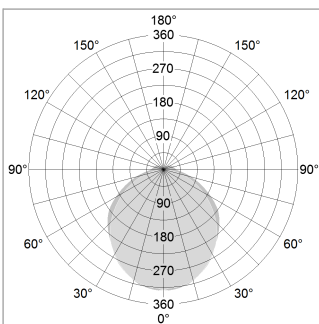

### LIGHT TECHNOLOGY

LED	SMD linear
Light colour	830
Luminous flux	4000 lm
System power	30 W
Luminaire Efficiency	133 lm/W
Reflector	SoftBeam+

### LUMINAIRE

Weight	3.2 kg
Protection rating . class	IP 40 . I
Luminaire colour	black

Length (m)	Beam Diameter (m)	Beam Area (m²)	Beam Area (ft²)
1.0	0.36	3.13	2.60
2.0	0.72	6.26	5.20
3.0	1.08	9.39	7.80
4.0	1.44	12.52	10.40
5.0	1.80	15.65	13.00

Ø (m) E0(0°)(lx)