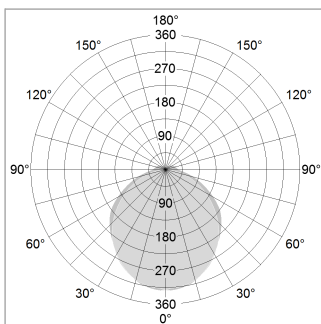

### LIGHT TECHNOLOGY

LED	SMD linear
Light colour	830
Luminous flux	4800 lm
System power	35 W
Luminaire Efficiency	137 lm/W
Reflector	SoftBeam+

### LUMINAIRE

Weight	3.2 kg
Protection rating . class	IP 40 . I
Luminaire colour	black

Distance (m)	Beam Diameter (m)	Beam Area (m²)	Beam Diameter (m)	Beam Area (m²)
1.0 m	0.90	0.64	3.13	2.60
2.0 m	1.80	3.24	6.26	5.20
3.0 m	2.70	7.29	9.39	7.80
4.0 m	3.60	12.96	12.52	10.40
5.0 m	4.50	20.25	15.65	13.00

Ø (m) E0(0°)(lx)