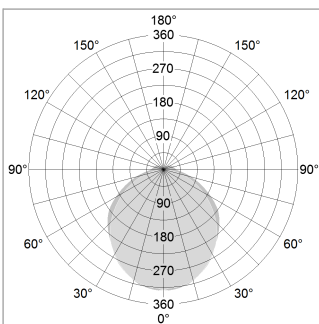

beledi XS

Article number: 70680804

LIGHT TECHNOLOGY

LED	SMD linear
Light colour	840
Luminous flux	6000 lm
System power	47 W
Luminaire Efficiency	128 lm/W
Reflector	SoftBeam+

LUMINAIRE

Weight	3.2 kg
Protection rating . class	IP 40 . I
Luminaire colour	black

OPTIONAL

Mounting Accessories

Light band with LED, rated life of the LED L80/B50 > 50000 h, colour rendering index CRI > 80, reflector with homogeneous light distribution pattern, lens optics made of PMMA, luminaire insert sheet steel, powder-coated, black

Length (m)	Beam Diameter (m)	Beam Area (m²)	Beam Area (ft²)
1.0	3.13	2.60	1932.0
2.0	6.26	5.20	483.0
3.0	9.39	7.80	215.0
4.0	12.52	10.40	121.0
5.0	15.65	13.00	77.0

Ø (m) E0(0°)(lx)