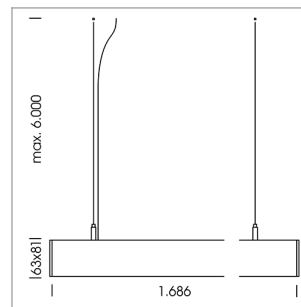

beledi XS

Article number: 70680807

LIGHT TECHNOLOGY

LED	SMD linear
Light colour	840
Luminous flux	4800 lm
System power	33.5 W
Luminaire Efficiency	143 lm/W
Reflector	SoftBeam+

LUMINAIRE

Weight	3.2 kg
Protection rating . class	IP 40 . I
Luminaire colour	black

OPTIONAL

Mounting Accessories

Light band with LED, rated life of the LED L80/B50 > 50000 h, colour rendering index CRI > 80, reflector with homogeneous light distribution pattern, lens optics made of PMMA, luminaire insert sheet steel, powder-coated, black

Distance (m)	Beam Diameter (m)	Beam Area (m²)	Beam Diameter (m)	Beam Area (m²)
1.0	0.360	0.407	1546.0	
2.0	0.720	1.628	386.0	
3.0	1.080	3.620	172.0	
4.0	1.440	6.480	97.0	
5.0	1.800	12.240	62.0	

Ø (m) E0(0°)(lx)