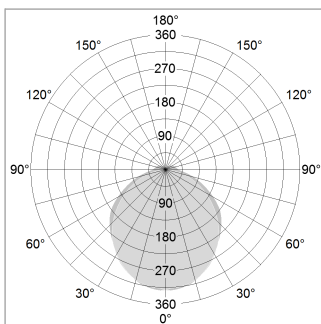

beledi XS

Article number: 70680807

LIGHT TECHNOLOGY

LED	SMD linear
Light colour	840
Luminous flux	4800 lm
System power	33.5 W
Luminaire Efficiency	143 lm/W
Reflector	SoftBeam+

LUMINAIRE

Weight	3.2 kg
Protection rating . class	IP 40 . I
Luminaire colour	black

OPTIONAL

Mounting Accessories

Light band with LED, rated life of the LED L80/B50 > 50000 h, colour rendering index CRI > 80, reflector with homogeneous light distribution pattern, lens optics made of PMMA, luminaire insert sheet steel, powder-coated, black

Distance (m)	Beam Diameter (m)	Beam Area (m²)	Beam Diameter (m)	Beam Area (m²)
1.0	0.360	0.407	1546.0	
2.0	0.720	1.628	386.0	
3.0	1.080	3.620	172.0	
4.0	1.440	6.480	97.0	
5.0	1.800	12.240	62.0	

Ø (m) E0(0°)(lx)