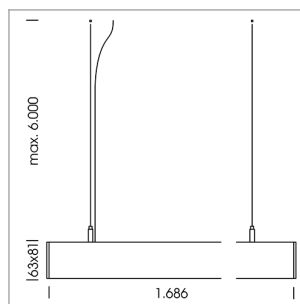

beledi XS

Article number: 70680810

LIGHT TECHNOLOGY

LED	SMD linear
Light colour	840
Luminous flux	9000 lm
System power	69.5 W
Luminaire Efficiency	129 lm/W
Reflector	SoftBeam+

LUMINAIRE

Weight	3.2 kg
Protection rating . class	IP 40 . I
Luminaire colour	black

OPTIONAL

Mounting Accessories

Light band with LED, rated life of the LED L80/B50 > 50000 h, colour rendering index CRI > 80, reflector with homogeneous light distribution pattern, lens optics made of PMMA, luminaire insert sheet steel, powder-coated, black