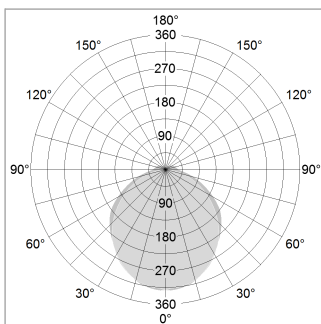

beledi XS

Article number: 70680811

LIGHT TECHNOLOGY

LED	SMD linear
Light colour	840
Luminous flux	9000 lm
System power	69.5 W
Luminaire Efficiency	129 lm/W
Reflector	SoftBeam+

LUMINAIRE

Weight	3.2 kg
Protection rating . class	IP 40 . I
Luminaire colour	black

OPTIONAL

Mounting Accessories

Light band with LED, rated life of the LED L80/B50 > 50000 h, colour rendering index CRI > 80, reflector with homogeneous light distribution pattern, lens optics made of PMMA, luminaire insert sheet steel, powder-coated, black

1.0 m	3.13 2.60	2899.0
2.0 m	6.26 5.20	725.0
3.0 m	9.39 7.80	322.0
4.0 m	12.52 10.40	181.0
5.0 m	15.65 13.00	116.0
	Ø (m)	E0(0°)(lx)