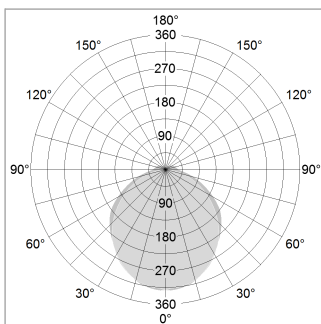

beledi XS

Article number: 70680816

LIGHT TECHNOLOGY

LED	SMD linear
Light colour	840
Luminous flux	6000 lm
System power	47 W
Luminaire Efficiency	128 lm/W
Reflector	SoftBeam+

LUMINAIRE

Weight	3.2 kg
Protection rating . class	IP 40 . I
Luminaire colour	black

OPTIONAL

Mounting Accessories

Light band with LED, rated life of the LED L80/B50 > 50000 h, colour rendering index CRI > 80, reflector with homogeneous light distribution pattern, lens optics made of PMMA, luminaire insert sheet steel, powder-coated, black

Length (m)	Beam Diameter (m)	Beam Diameter (m)	Beam Diameter (m)
1.0 m	3.13	2.60	1932.0
2.0 m	6.26	5.20	483.0
3.0 m	9.39	7.80	215.0
4.0 m	12.52	10.40	121.0
5.0 m	15.65	13.00	77.0

Ø (m) E0(0°)(lx)