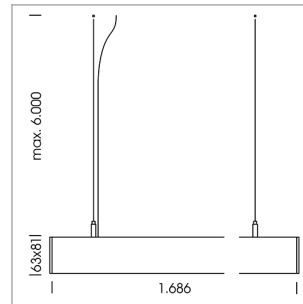

beledi XS

Article number: 70680822

LIGHT TECHNOLOGY

LED	SMD linear
Light colour	840
Luminous flux	9000 lm
System power	69.5 W
Luminaire Efficiency	129 lm/W
Reflector	SoftBeam+

LUMINAIRE

Weight	3.2 kg
Protection rating . class	IP 40 . I
Luminaire colour	black

OPTIONAL

Mounting Accessories

Light band with LED, rated life of the LED L80/B50 > 50000 h, colour rendering index CRI > 80, reflector with homogeneous light distribution pattern, lens optics made of PMMA, luminaire insert sheet steel, powder-coated, black

driver unit: 220-240 V~ / 50-60 Hz, max. 24 luminaires per circuit (B16A fuse)

Note: All data are typical values. System features may change with product improvements due to technical advances. Errors excepted.