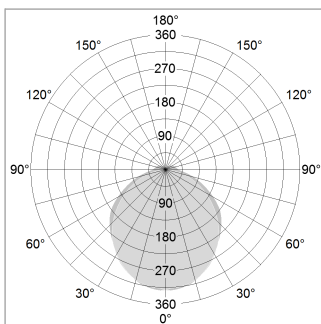

### LIGHT TECHNOLOGY

LED	SMD linear
Light colour	840
Luminous flux	9000 lm
System power	69.5 W
Luminaire Efficiency	129 lm/W
Reflector	SoftBeam+

### LUMINAIRE

Weight	3.2 kg
Protection rating . class	IP 40 . I
Luminaire colour	black

Length (m)	Beam Diameter (m)	Beam Diameter (m)	Beam Diameter (m)
1.0 m	3.13	2.60	2899.0
2.0 m	6.26	5.20	725.0
3.0 m	9.39	7.80	322.0
4.0 m	12.52	10.40	181.0
5.0 m	15.65	13.00	116.0

Ø (m) E0(0°)(lx)