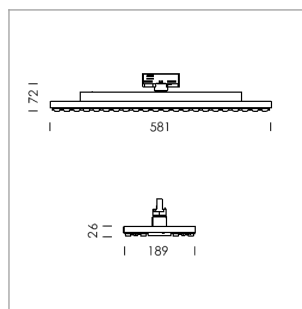

### LIGHT TECHNOLOGY

LED	SMD-Board
Light colour	830
Luminous flux	5760 - 10170 lm
System power	38 W - 72 W
Luminaire Efficiency	152 lm/W - 141 lm/W
Reflector	doppelt asymmetrisch
Beam angle	2 x 20°

### LUMINAIRE

Rotation angle	330°
Weight	3.1 kg
Protection rating . class	IP 20 . I
Luminaire colour	matt black

Surface-mounted luminaire with LED, rated life of the LED L80/B50 > 50000 h, colour rendering index CRI > 80, chromaticity tolerance 3 SDCM (initial), double asymmetrical light distribution pattern, lens made of PMMA, Driver with power selection via DIP switch, 8 possible levels: 38 W (5530 lm), 42 W (6130 lm), 47 W (6700 lm), 52 W (7280 lm), 57 W (7850 lm), 62 W (8390 lm), 67 W (8950 lm), 72 W (9490 lm), 62 Watt preselected, rotation angle 330°, luminaire housing sheet steel, powder-coated, matt black,