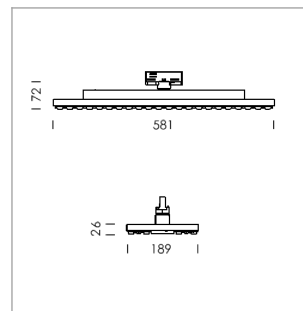

### LIGHT TECHNOLOGY

LED	SMD-Board
Light colour	835
Luminous flux	5790 - 10230 lm
System power	38 W - 72 W
Luminaire Efficiency	152 lm/W - 142 lm/W
Reflector	WideFlood
Beam angle	60°

### LUMINAIRE

Rotation angle	330°
Weight	3.1 kg
Protection rating . class	IP 20 . I
Luminaire colour	matt black

Surface-mounted luminaire with LED, rated life of the LED L80/B50 > 50000 h, colour rendering index CRI > 80, chromaticity tolerance 3 SDCM (initial), double asymmetrical light distribution pattern, TIR-lens made of PMMA, Driver with power selection via DIP switch, 8 possible levels: 38 W (5560 lm), 42 W (6160 lm), 47 W (6730 lm), 52 W (7320lm), 57 W (7890 lm), 62W (8840 lm), 67 W (8990lm), 72 W (9540 lm), 62 Watt preselected, rotation angle 330°, luminaire housing sheet steel, powder-coated, matt black,