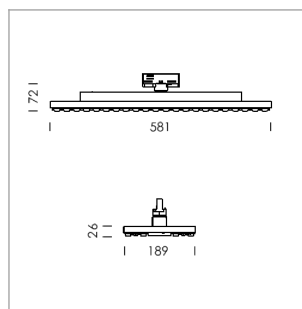

### LIGHT TECHNOLOGY

LED	SMD-Board
Light colour	830
Luminous flux	5630 - 9950 lm
System power	38 W - 72 W
Luminaire Efficiency	148 lm/W - 138 lm/W
Reflector	WideFlood
Beam angle	60°

### LUMINAIRE

Rotation angle	330°
Weight	3.1 kg
Protection rating . class	IP 20 . I
Luminaire colour	matt white

Surface-mounted luminaire with LED, rated life of the LED L80/B50 > 50000 h, colour rendering index CRI > 80, chromaticity tolerance 3 SDCM (initial), double asymmetrical light distribution pattern, TIR-lens made of PMMA, Driver with power selection via DIP switch, 8 possible levels: 38 W (5410 lm), 42 W (6000 lm), 47 W (6550 lm), 52 W (7120 lm), 57 W (7680 lm), 62 W (8210 lm), 67 W (8750 lm), 72 W (9290 lm), 62 Watt preselected, rotation angle 330°, luminaire housing sheet steel, powder-coated, matt white,