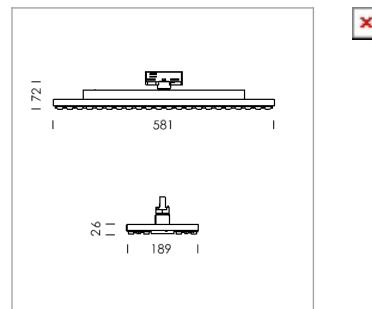

Ontero TX

Article number: 21380007

LIGHT TECHNOLOGY

LED	SMD-Board
Light colour	830
Luminous flux	5630 - 9950 lm
System power	38 W - 72 W
Luminaire Efficiency	148 lm/W - 138 lm/W
Reflector	WideFlood
Beam angle	60°

LUMINAIRE

Rotation angle	330°
Weight	3.1 kg
Protection rating . class	IP 20 . I
Luminaire colour	matt silver

Surface-mounted luminaire with LED, rated life of the LED L80/B50 > 50000 h, colour rendering index CRI > 80, chromaticity tolerance 3 SDCM (initial), double asymmetrical light distribution pattern, TIR-lens made of PMMA, Driver with power selection via DIP switch, 8 possible levels: 38 W (5410 lm), 42 W (6000 lm), 47 W (6550 lm), 52 W (7120 lm), 57 W (7680 lm), 62 W (8210 lm), 67 W (8750 lm), 72 W (9290 lm), 62 Watt preselected, rotation angle 330°, luminaire housing sheet steel, powder-coated, matt silver,