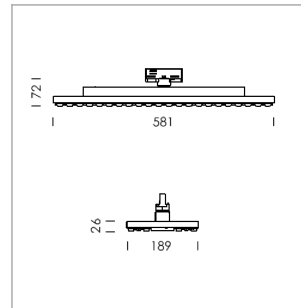

Ontero TX

Article number: 21390001

LIGHT TECHNOLOGY

LED	SMD-Board
Light colour	830
Luminous flux	5570 - 9840 lm
System power	38 W - 72 W
Luminaire Efficiency	147 lm/W - 137 lm/W
Reflector	Xtra WideFlood
Beam angle	90°

LUMINAIRE

Rotation angle	330°
Weight	3.1 kg
Protection rating . class	IP 20 . I
Luminaire colour	matt black

Surface-mounted luminaire with LED, rated life of the LED L80/B50 > 50000 h, colour rendering index CRI > 80, chromaticity tolerance 3 SDCM (initial), extra wide, homogeneous light distribution pattern, TIR-lens made of PMMA, power selection via DIP switch, 8 possible levels: 38 W (5530 lm), 42 W (6130 lm), 47 W (6700 lm), 52 W (7280 lm), 57 W (7850 lm , preset), 62W (8390 lm), 67 W (8950 lm), 72 W (9490 lm), rotation angle 330°, luminaire housing sheet steel, powder-coated, matt black,