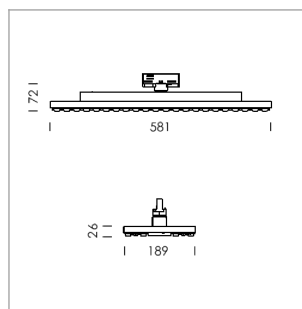

Ontero TX

Article number: 21390005

LIGHT TECHNOLOGY

LED	SMD-Board
Light colour	835
Luminous flux	5730 - 10110 lm
System power	38 W - 72 W
Luminaire Efficiency	151 lm/W - 140 lm/W
Reflector	Xtra WideFlood
Beam angle	90°

LUMINAIRE

Rotation angle	330°
Weight	3.1 kg
Protection rating . class	IP 20 . I
Luminaire colour	matt white

Surface-mounted luminaire with LED, rated life of the LED L80/B50 > 50000 h, colour rendering index CRI > 80, chromaticity tolerance 3 SDCM (initial), extra wide, homogeneous light distribution pattern, TIR-lens made of PMMA, power selection via DIP switch, 8 possible levels: 38 W (5530 lm), 42 W (6130 lm), 47 W (6700 lm), 52 W (7280 lm), 57 W (7850 lm , preset), 62W (8390 lm), 67 W (8950 lm), 72 W (9490 lm), rotation angle 330°, luminaire housing sheet steel, powder-coated, matt white,