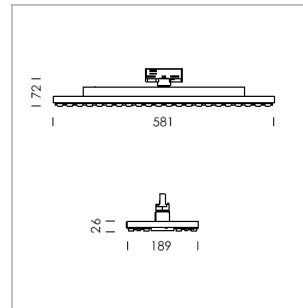

### LIGHT TECHNOLOGY

LED	SMD-Board
Light colour	840
Luminous flux	5950 - 10510 lm
System power	38 W - 72 W
Luminaire Efficiency	157 lm/W - 146 lm/W
Reflector	Xtra WideFlood
Beam angle	90°

### LUMINAIRE

Rotation angle	330°
Weight	3.1 kg
Protection rating . class	IP 20 . I
Luminaire colour	matt white

Surface-mounted luminaire with LED, rated life of the LED L80/B50 > 50000 h, colour rendering index CRI > 80, chromaticity tolerance 3 SDCM (initial), extra wide, homogeneous light distribution pattern, TIR-lens made of PMMA, power selection via DIP switch, 8 possible levels: 38 W (5530 lm), 42 W (6130 lm), 47 W (6700 lm), 52 W (7280 lm), 57 W (7850 lm , preset), 62W (8390 lm), 67 W (8950 lm), 72 W (9490 lm), rotation angle 330°, luminaire housing sheet steel, powder-coated, matt white,