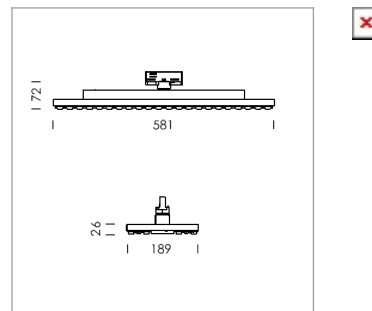

Ontero TX

Article number: 21390007

LIGHT TECHNOLOGY

LED	SMD-Board
Light colour	830
Luminous flux	5570 - 9840 lm
System power	38 W - 72 W
Luminaire Efficiency	147 lm/W - 137 lm/W
Reflector	Xtra WideFlood
Beam angle	90°

LUMINAIRE

Rotation angle	330°
Weight	3.1 kg
Protection rating . class	IP 20 . I
Luminaire colour	matt silver

Surface-mounted luminaire with LED, rated life of the LED L80/B50 > 50000 h, colour rendering index CRI > 80, chromaticity tolerance 3 SDCM (initial), extra wide, homogeneous light distribution pattern, TIR-lens made of PMMA, power selection via DIP switch, 8 possible levels: 38 W (5530 lm), 42 W (6130 lm), 47 W (6700 lm), 52 W (7280 lm), 57 W (7850 lm , preset), 62W (8390 lm), 67 W (8950 lm), 72 W (9490 lm), rotation angle 330°, luminaire housing sheet steel, powder-coated, matt silver,